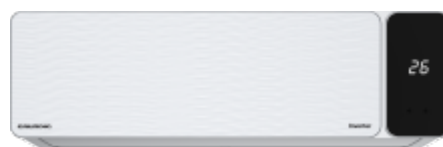

Seasonal Energy Level Cooling (EP)

A+++

#{HIGHLIGHTED\_FEATURE\_NAME}

#{HIGHLIGHTED\_FEATURE\_VALUE}

- Seasonal Energy Level Cooling (EP) :A+++
- #{ALL\_TECH\_PLP\_DESC}

KeyFeatures

<b>GoClean (55C heating cleaning)</b>	Yes	<b>Hygiene Function</b>	Yes
---------------------------------------	-----	-------------------------	-----

Functions and Features

<b>(Zonefollow) Function</b>	Yes	<b>Ambient Working Temperature Range(°C)Cooling-Outdoor</b>	18-52
<b>Ambient Working Temperature Range(°C)Heating-Outdoor</b>	-20 24	<b>Auto-restart Function</b>	Yes
<b>Automatic Air Direction (Up-Down)</b>	Yes	<b>Automatic Temperature Control</b>	Yes
<b>Climate Class (AC)</b>	T1	<b>Defrost Function</b>	Yes
<b>Dehumidifying Function</b>	Yes	<b>Display (AC)</b>	LED display
<b>Extra filter</b>	Cold-Catalyst Filter	<b>Fan Speed Steps</b>	5
<b>Function Type (EP)</b>	Reversible	<b>Product Color (AC)</b>	White
<b>Product type (RAC)</b>	Inverter	<b>Refrigerant (EP)</b>	R32
<b>Self Clean +</b>	Yes	<b>Sleep Mode</b>	Yes
<b>Timer Function</b>	24 Hour	<b>Type (AC)</b>	Inverter Mono Split
<b>Wi-Fi (AC)</b>	Yes		