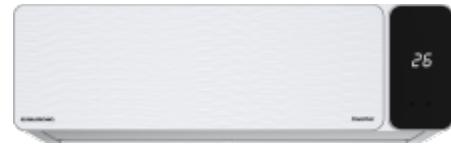

Seasonal Energy Level Cooling (EP)

A+++

#{HIGHLIGHTED\_FEATURE\_NAME}

#{HIGHLIGHTED\_FEATURE\_VALUE}

- Seasonal Energy Level Cooling (EP) :A+++
- #{ALL\_TECH\_PLP\_DESC}

KeyFeatures

<b>GoClean (55C heating cleaning)</b>	Yes	<b>Hygiene Function</b>	Yes
---------------------------------------	-----	-------------------------	-----

Functions and Features

<b>(Zonefollow) Function</b>	Yes	<b>Ambient Working Temperature Range(°C)Cooling-Outdoor</b>	18-52
<b>Ambient Working Temperature Range(°C)Heating-Outdoor</b>	-20 24	<b>Auto-restart Function</b>	Yes
<b>Automatic Air Direction (Up-Down)</b>	Yes	<b>Automatic Temperature Control</b>	Yes
<b>Climate Class (AC)</b>	T1	<b>Defrost Function</b>	Yes
<b>Dehumidifying Function</b>	Yes	<b>Display (AC)</b>	LED display
<b>Extra filter</b>	Active Carbon Filter	<b>Fan Speed Steps</b>	5
<b>Function Type (EP)</b>	Reversible	<b>Product Color (AC)</b>	White
<b>Product type (RAC)</b>	Inverter	<b>Refrigerant (EP)</b>	R32
<b>Self Clean +</b>	Yes	<b>Sleep Mode</b>	Yes
<b>Timer Function</b>	24 Hour	<b>Type (AC)</b>	Inverter Mono Split
<b>Wi-Fi (AC)</b>	Yes		