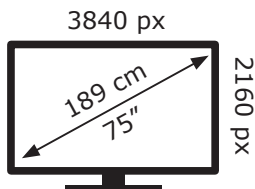

ENERGY

GRUNDIG

75 GIQ 8900B DS3T00

125 kWh/1000h

ABCDEF**G**

210 kWh/1000h

2019/2013