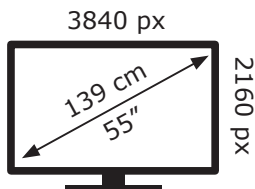

# ENERGY

**GRUNDIG**

55 GIQ 8900B DJ6T00

**75** kWh/1000h

ABCDEF**G**

**119** kWh/1000h

2019/2013