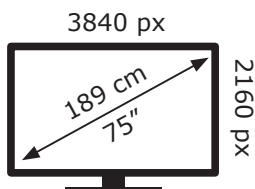

ENERGY

GRUNDIG

75 GIU 7800 B B2B DC9T00

107 kWh/1000h

ABCDEF**G**

125 kWh/1000h

2019/2013