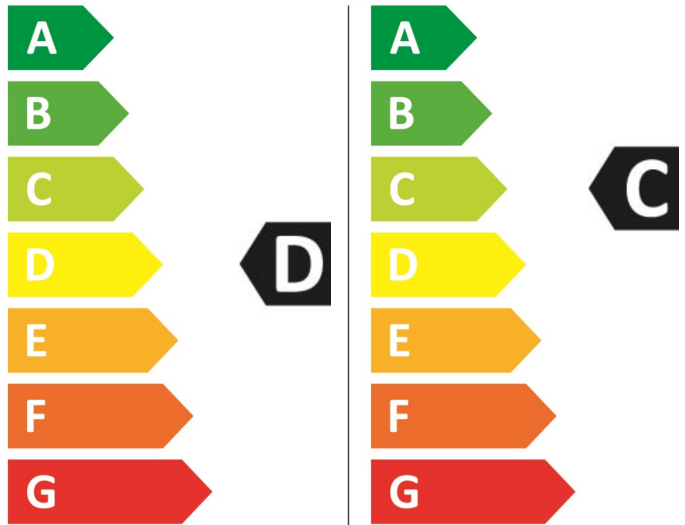

ENERG

GRUNDIG

GD7P510442WB 7178543400

306 kWh/100

68 kWh/100

6,0 kg 10,0 kg

53 L 47 L

9:30 3:58