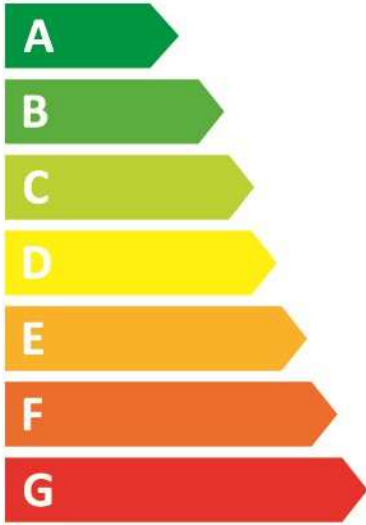

ENERGY

GRUNDIG

GW5P48213W 7002440017

A

47 kWh /

8,0 kg

3:38

45 L