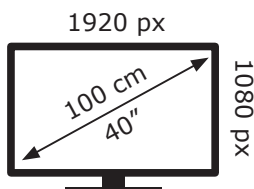

ENERGY

GRUNDIG

40 GIF 6200 B2B DC3T00

37 kWh/1000h

ABCDEF**G**

45 kWh/1000h

2019/2013