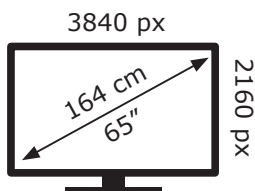

ENERGY

GRUNDIG

65 GHU 7912B CA9T00

101 kWh/1000h

ABCDEF**G**

130 kWh/1000h

2019/2013