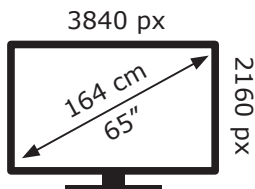

ENERGY

GRUNDIG

65 GHU 7835B CA8T00

100 kWh/1000h

ABCDEF**G**

105 kWh/1000h

2019/2013