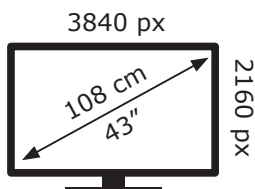

# ENERGY

**GRUNDIG**

43 GHU 7835B BZ9T00

**55** kWh/1000h

ABCDEF**G**

**58** kWh/1000h

2019/2013