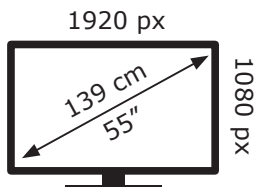

ENERGY

GRUNDIG

G55WF 5050A-35 BY2T00

180 kWh/1000h

ABCDEF**G**

185 kWh/1000h

2019/2013