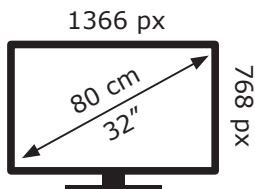

ENERGY

GRUNDIG

32 GIH 6800 B B2B DK1T00

27 kWh/1000h

ABCDEF**G**

29 kWh/1000h

2019/2013