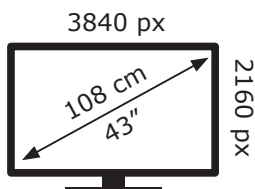

ENERGY

GRUNDIG

43 GIU 7800 B B2B DC5T00

51 kWh/1000h

ABCDEF**G**

51 kWh/1000h

2019/2013