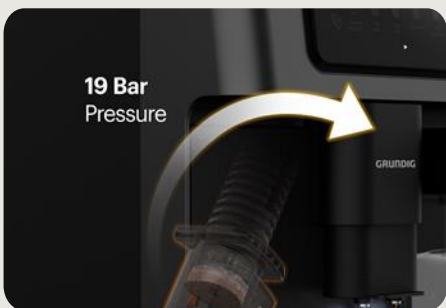

Color Touch Screen Panel

Features a user-friendly color touch screen panel for intuitive navigation.

Professional 19 Bar Pressure

Applies 19 bars of pressure for efficient performance, ensuring smooth and consistent results with every use.