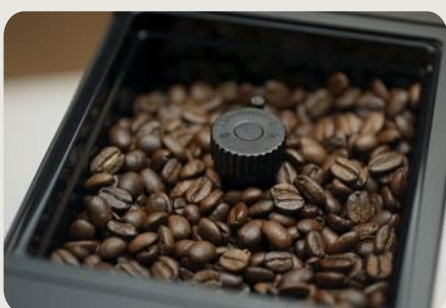

Color Touch Screen Panel

Features a user-friendly color touch screen panel for intuitive navigation.

Professional 19 Bar Pressure

Applies 19 bars of pressure for efficient performance, ensuring smooth and consistent results with every use.

Integrated Milk Cup

Features an integrated 0.6 L milk cup with CreamyPro™ Technology, delivers delicious and foamy milk-based beverages with just one touch.

Milk Foam Density Adjustment Knob

Ensures personalized and perfect froth for every cup with the milk foam density adjustment knob.

2 Coffee Outlets

Delivers twice the satisfaction with dual pour capability and allows users to enjoy two cups of coffee simultaneously.

13 Different SS Grind Levels

Produces a delightful coffee aroma with GrindPro™ Technology which includes 13 different grind settings, with a 250 g capacity bean container featuring a durable stainless steel grinder.