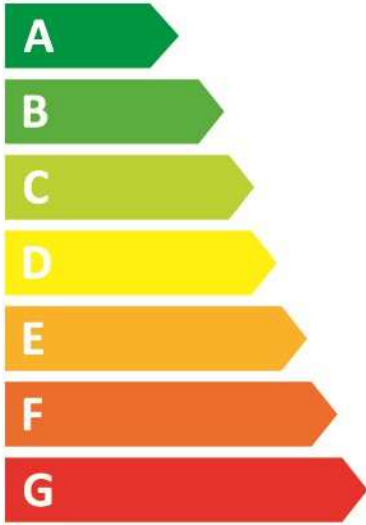

ENERGY

GRUNDIG

GWP48415W 7002340091

A

47 kWh /

8,0 kg

3:38

47 L