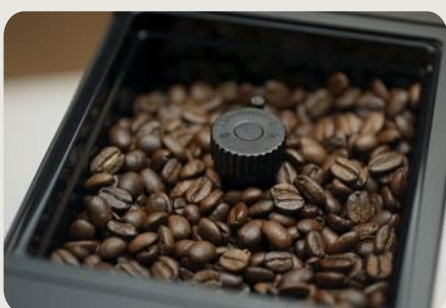

13 Different SS Grind Levels

Produces a delightful coffee aroma with GrindPro™ Technology which includes 13 different grind settings, with a 250 g capacity bean container featuring a durable stainless steel grinder.