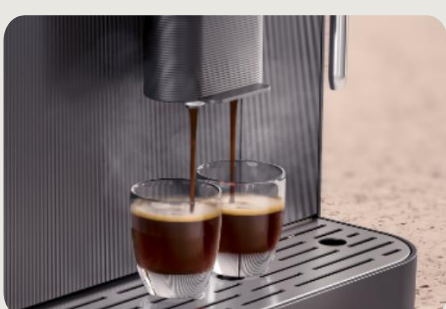

Professional 19 Bar Pressure

Applies 19 bars of pressure for efficient performance, ensuring smooth and consistent results with every use.

Color Touch Screen Panel

Allows users to easily brew coffee with user-friendly color touch screen panel and perform cleaning and descaling tasks effortlessly for optimal maintenance.

Integrated Milk Frother

Enhances coffee experience to new heights with the convenience of integrated milk frother with touch screen control, delivering perfectly frothed milk for beverages like Latte, Cappuccino and many more.

Elegant Design

Combining style with functionality, it embodies the elegant design.

Integrated SS Cup Holder

Keeps cups within reach for effortless serving, adding convenience with an integrated stainless steel cup holder that also warms the cups for the perfect coffee experience.