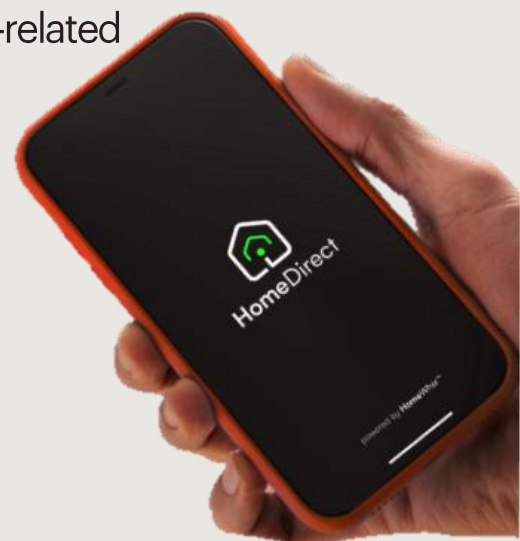

Accessories

Pre-ground Coffee Spoon
Cleaning Brush
Cleaning Cloth
Descaling Powder x3

Hot Coffee Drinks

Explore 30+ Coffee Recipes with HomeDirect Mobile App

Through HomeDirect Mobile App, users can access over 30 coffee-related recipes, including various refreshing cold coffee options.