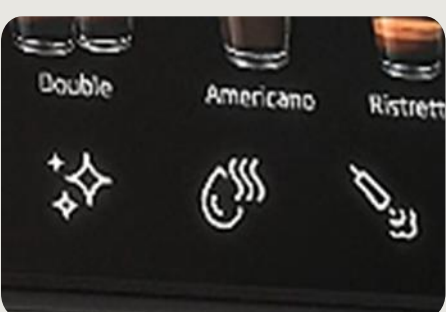

Easy Cleaning in One Touch

Maintains cleanliness with an auto-cleaning, empty water, rinsing and descaling functions. Detachable parts including water tank, drip tray and brewing unit can be cleaned easily.