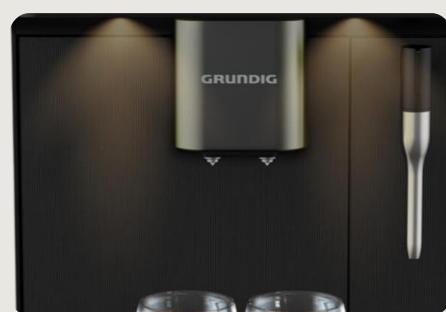

Elegant Design

Combining style with functionality, it embodies the elegant design.

Integrated SS Cup Holder

Keeps cups within reach for effortless serving, adding convenience with an integrated stainless steel cup holder that also warms the cups for the perfect coffee experience.

2 Coffee Outlets

Delivers twice the satisfaction with dual pour capability and allows users to enjoy two cups of coffee simultaneously.

13 Different SS Grind Levels

Produces a delightful coffee aroma with GrindPro™ Technology which includes 13 different grind settings, with a 250 g capacity bean container featuring a durable stainless steel grinder

Bean & Ground Coffee Usage

Offers the option to use either ground coffee, or beans.

GRUNDIG

It starts at home

Features

Memory Function

Customizes and saves preferred coffee amounts with the built-in memory, enabling users to adjust the coffee's intensity and achieve consistent results with just a touch.

Adjustable Coffee Spout

Ensures that the height can be customized to perfectly accommodate any cup size, enhancing the coffee experience.

Cup Lighter

The cup indicator light illuminates to signal that the machine is in the process of preparing the coffee.