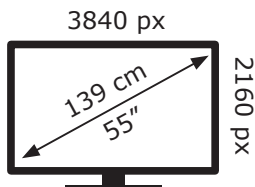

ENERGY

GRUNDIG

G55PU 5047BW-IRT DP3T00

157 kWh/1000h

ABCDEF**G**

160 kWh/1000h

2019/2013