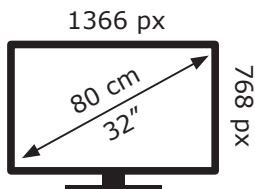

ENERGY

GRUNDIG

32 GIH 6200 B2B DC2T00

27 kWh/1000h

ABCDEF**G**

30 kWh/1000h

2019/2013