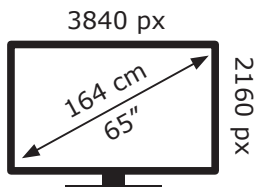

ENERGY

GRUNDIG

65 GHU 7914B CB2T00

101 kWh/1000h

ABCDEF**G**

130 kWh/1000h

2019/2013