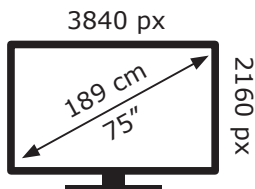

ENERGY

GRUNDIG

75 GHU 7835B CB1T00

128 kWh/1000h

ABCDEF**G**

140 kWh/1000h

2019/2013