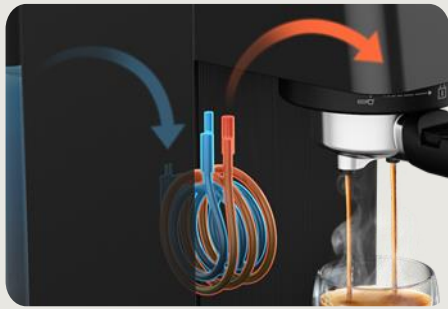

GRUNDIG

DELISIA

COFFEE

Semi Automatic
Espresso Machine

Series DC 3000

Features

2 Options 1 Touch

Delivers two delicious espresso-based coffee options at the touch of a button, fast, easy, and exceptional every time, also provides the convenience of hot water on demand for preparing a variety of beverages.

Professional 15 Bar Pressure

Applies 15 bars of pressure for efficient performance, ensuring smooth and consistent results with every use.

Colorful Touch Screen Panel

Allows users to easily brew coffee with user-friendly color touch screen panel and perform cleaning and descaling tasks effortlessly for optimal maintenance.