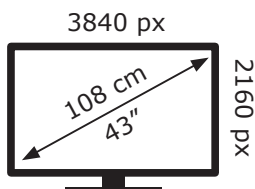

ENERGY

GRUNDIG

43 GUB 6300 BU3T00

55 kWh/1000h

ABCDEF**G**

58 kWh/1000h

2019/2013