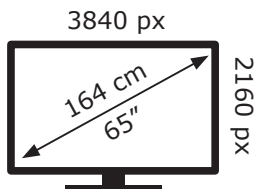

ENERGY

GRUNDIG

65 GHU 7800 B BM4T00

100 kWh/1000h

ABCDEF**G**

105 kWh/1000h

2019/2013