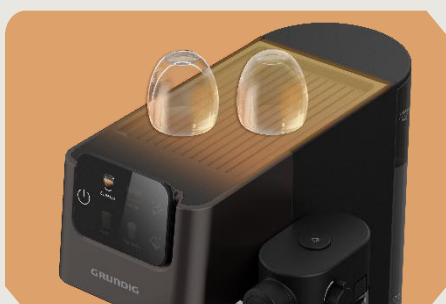

GRUNDIG

DELISIA COFFEE

Semi Automatic
Espresso Machine

Series DC 5300

DESIGN
AWARD
2024

Features

4 Options 1 Touch

Delivers four delicious espresso-based coffee options at the touch of a button, fast, easy, and exceptional every time, also provides the convenience of hot milk on demand for preparing a variety of beverages.

E.S.E Pod Basket

Offers coffee preparation using E.S.E pod coffee with the pod basket.

Color Touch Screen Panel

Allows users to easily brew coffee with user-friendly color touch screen panel and perform cleaning and descaling tasks effortlessly for optimal maintenance.

Integrated Milk Cup

Features an integrated 0.3 L milk cup with CreamyPro™ Technology, delivers delicious and foamy milk-based coffee beverages with just one touch.

Milk Foam Density Adjustment Knob

Ensures personalized and perfect froth for every cup with the milk foam density adjustment knob.