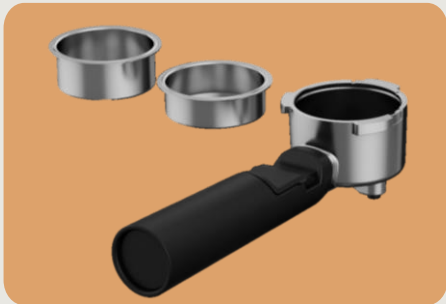

Integrated Milk Cup

Features an integrated 0.3 L milk cup with CreamyPro™ Technology, delivers delicious and foamy milk-based coffee beverages with just one touch.

Milk Foam Density Adjustment Knob

Ensures personalized and perfect froth for every cup with the milk foam density adjustment knob.

GRUNDIG

It starts at home

Features

Memory Function

Customizes and saves preferred coffee amounts with the built-in memory, enabling users to adjust the coffee's intensity and achieve consistent results with just a touch.

Adjustable Cup Height

Ensures that the height can be adjusted to perfectly accommodate any cup size, enhancing the coffee experience.

BrewSense™ Technology

Ensures perfect coffee with BrewSense™ Technology which delivers barista-quality brews with the help of 51 mm portafilter featuring easy knock handle.