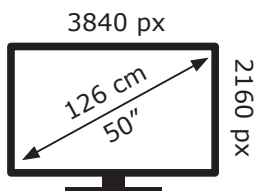

ENERGY

GRUNDIG

50 VUX 24 Business Line EC1T00

54 kWh/1000h

ABCDEF**G**

65 kWh/1000h

2019/2013