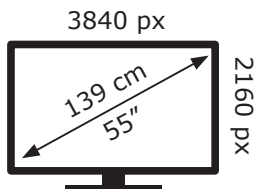

ENERGY

GRUNDIG

55 GOB 9480 EB7T00

77 kWh/1000h

ABCDEF**G**

180 kWh/1000h

2019/2013