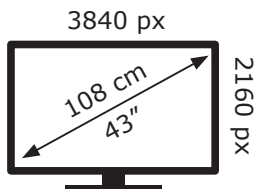

ENERGY

GRUNDIG

43 GUB 7440 Q EB3T00

53 kWh/1000h

ABCDEF**G**

88 kWh/1000h

2019/2013