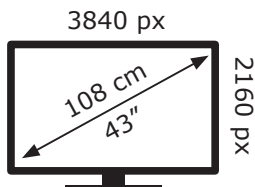

ENERGY

GRUNDIG

43 VOE 84 Q EB2T00

53 kWh/1000h

ABCDEF**G**

88 kWh/1000h

2019/2013