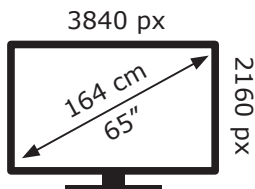

ENERGY

GRUNDIG

65 GUB 7440 Q DS9T00

99 kWh/1000h

ABCDEF**G**

163 kWh/1000h

2019/2013