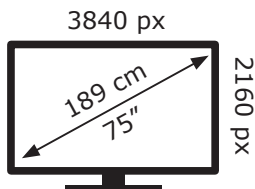

ENERGY

GRUNDIG

75 VOE 84 Q DS4T00

125 kWh/1000h

ABCDEF**G**

210 kWh/1000h

2019/2013