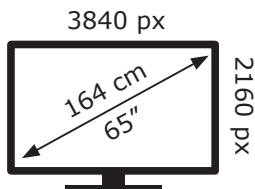

ENERGY

GRUNDIG

65 VOE 84 Q DN6T00

99 kWh/1000h

ABCDEF**G**

163 kWh/1000h

2019/2013