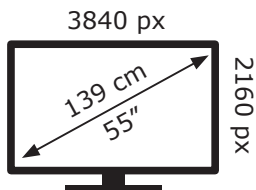

ENERGY

GRUNDIG

G55PU 4050BW AL9T00

204 kWh/1000h

2019/2013